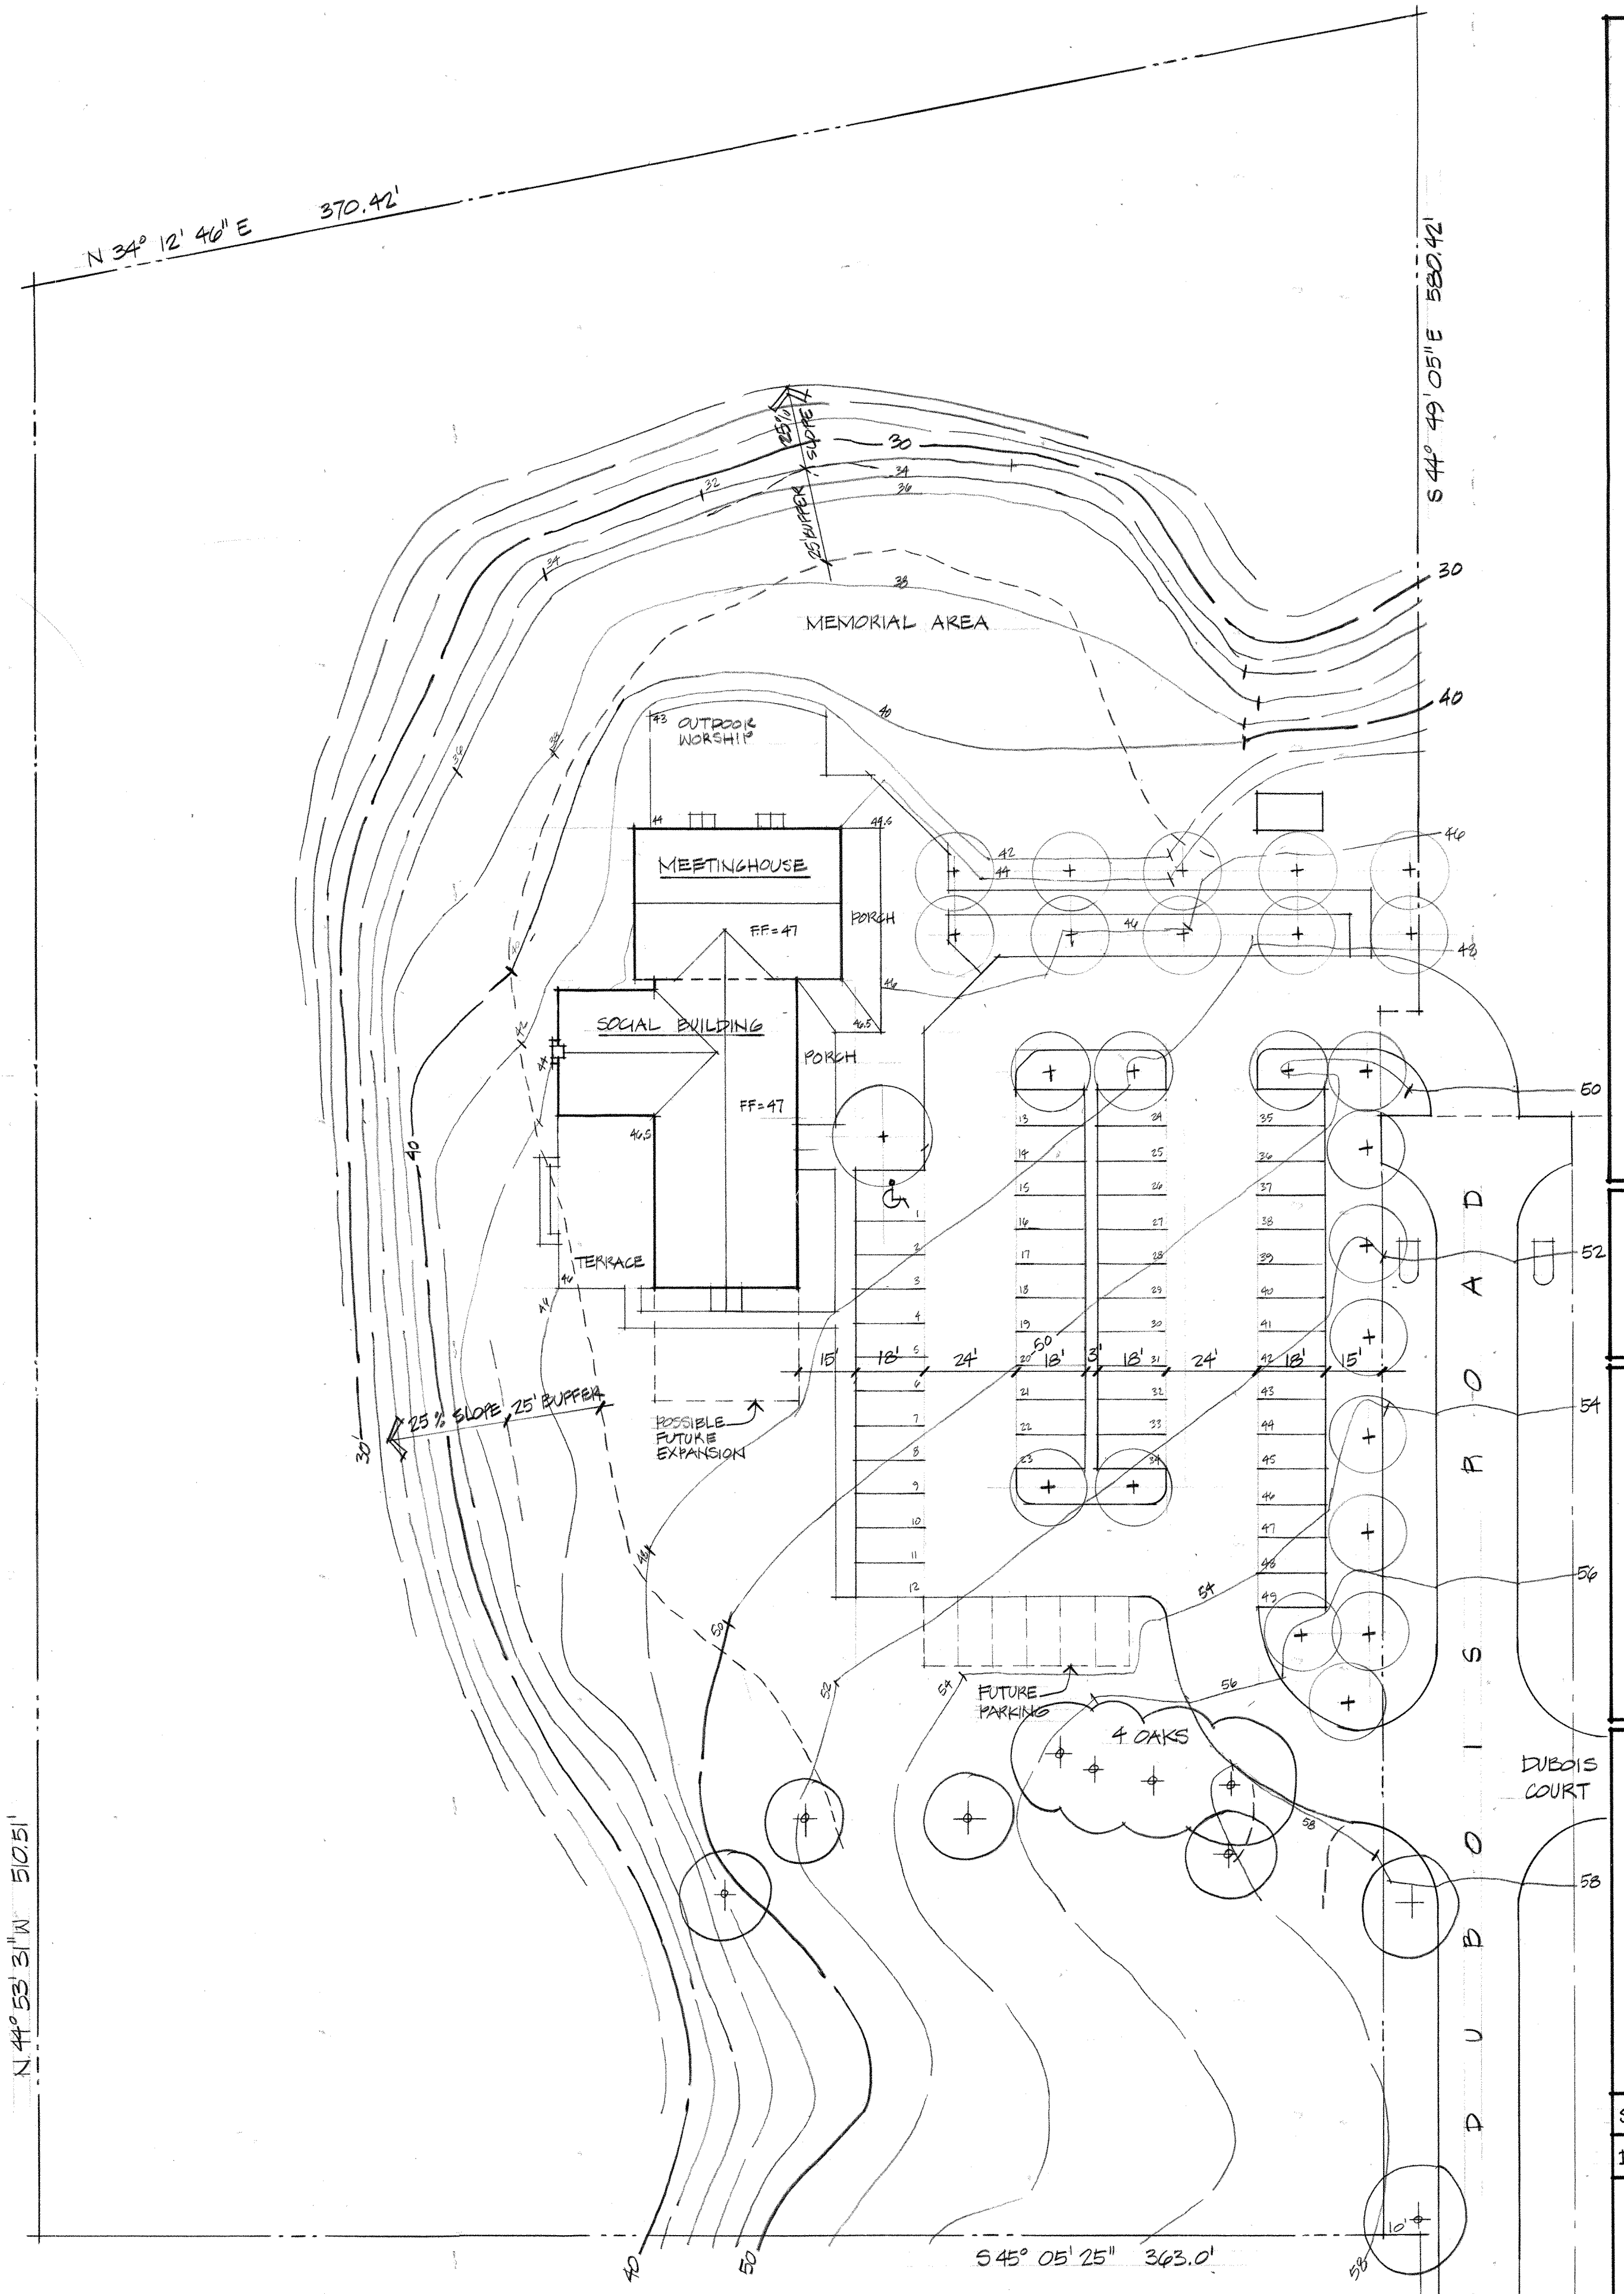

MTG RM SEATS 193 PEOPLE

SQUARE FOOTAGES (SF)	
PHASE ONE	3,876 SF
PHASE TWO	2,080 SF
TOTAL	5,956 SF

ANNAPOLIS FRIENDS MEETING
 DUBOIS ROAD AT DUBOIS COURT, ANNAPOLIS, MARYLAND 21401

EVAN J. LIPPINCOTT, A.I.A.
 9315 Clambrook Court
 Fairfax, Virginia 22031
 703-591-8814
EJL
 AIA

SCALE: 1" = 30'
 DATE: MAR 91

SITE PLAN

SP